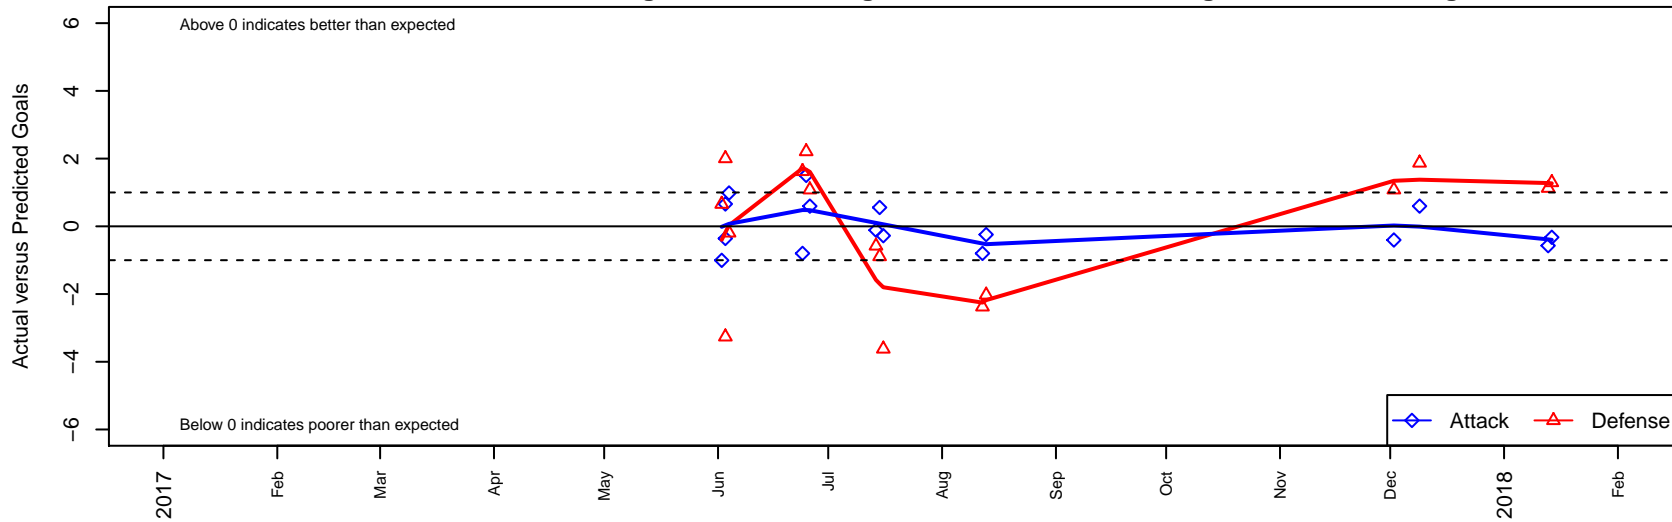

FPSC Fury Black G01

Franklin Pierce SC
 Tacoma, WA
 G01 total strength=1495
 attack=8.61 defense=14.39
 fall league = PSPL WNPL U17

alt names used:
 WPFC Fury Black G01
 WPFC Fury G01 Black
 WPFC Fury G01 Black
 FPSC Fury G01 Black

Venues played:
 2017 Showcase of Champions U17
 2017 US Club Regionals G01
 2017 Nike Crossfire Challenge Super Group U'
 2017 PSPL WNPL U17
 2017 PacNW Winter Classic Premier 2 G01

FPSC Fury Black G01
 Dots are actual minus expected GF (blue circles) and GA (red triangles).
 Blue line is smoothed change in attack strength. Red is smoothed change in defense strength.

**attack and defense variance (black dot)
relative to other teams
and top 10 in region**

**attack and defense rating
relative to others at age
and all opponents in last 13 months**

Performance relative to 13 month average