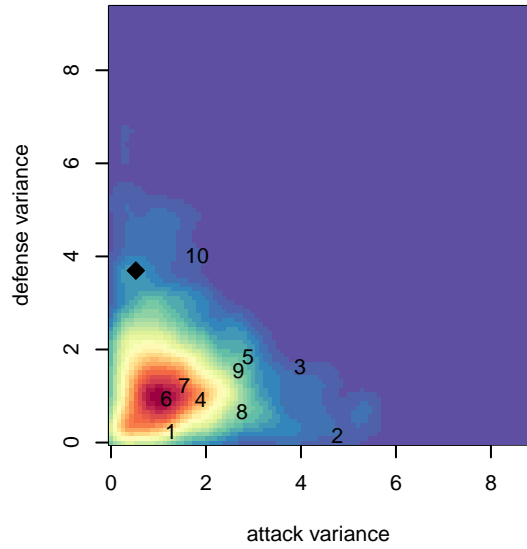

FPSC Fury Black G01

Franklin Pierce SC
 Tacoma, WA
 G01 total strength=1495
 attack=8.61 defense=14.39
 fall league = PSPL WNPL U17

alt names used:
 WPFC Fury Black G01
 WPFC Fury G01 Black
 WPFC Fury G01 Black
 FPSC Fury G01 Black

Venues played:
 2017 Showcase of Champions U17
 2017 US Club Regionals G01
 2017 Nike Crossfire Challenge Super Group U'
 2017 PSPL WNPL U17
 2017 PacNW Winter Classic Premier 2 G01

FPSC Fury Black G01
 Dots are actual minus expected GF (blue circles) and GA (red triangles).
 Blue line is smoothed change in attack strength. Red is smoothed change in defense strength.

**attack and defense variance (black dot)
relative to other teams
and top 10 in region**

**attack and defense rating
relative to others at age
and all opponents in last 13 months**

Performance relative to 13 month average