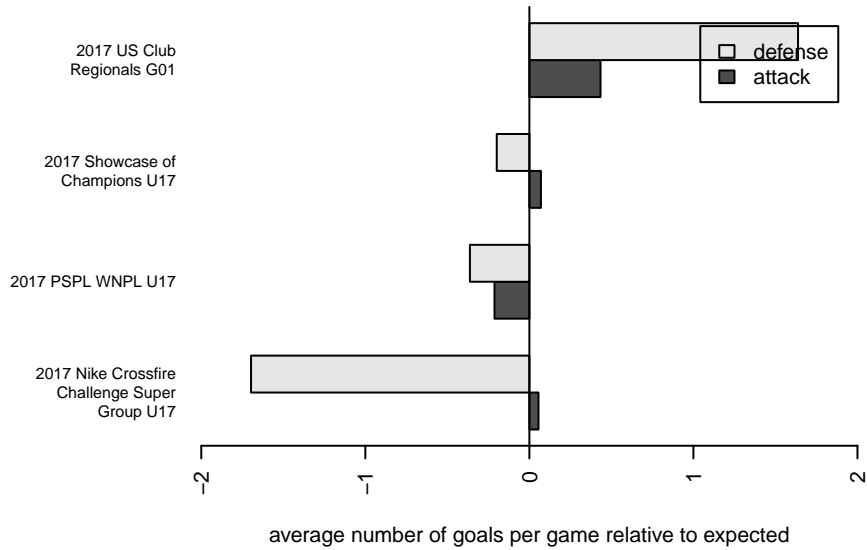

FPSC Fury Black G01

Franklin Pierce SC
 Tacoma, WA
 G01 total strength=1495
 attack=8.61 defense=14.39
 fall league = PSPL WNPL U17

alt names used:
 WPFC Fury Black G01
 WPFC Fury G01 Black
 WPFC Fury G01 Black
 FPSC Fury G01 Black

Venues played:
 2017 Showcase of Champions U17
 2017 US Club Regionals G01
 2017 Nike Crossfire Challenge Super Group U'
 2017 PSPL WNPL U17
 2017 PacNW Winter Classic Premier 2 G01

FPSC Fury Black G01
 Dots are actual minus expected GF (blue circles) and GA (red triangles).
 Blue line is smoothed change in attack strength. Red is smoothed change in defense strength.

**attack and defense variance (black dot)
relative to other teams
and top 10 in region**

**attack and defense rating
relative to others at age
and all opponents in last 13 months**

Performance relative to 13 month average