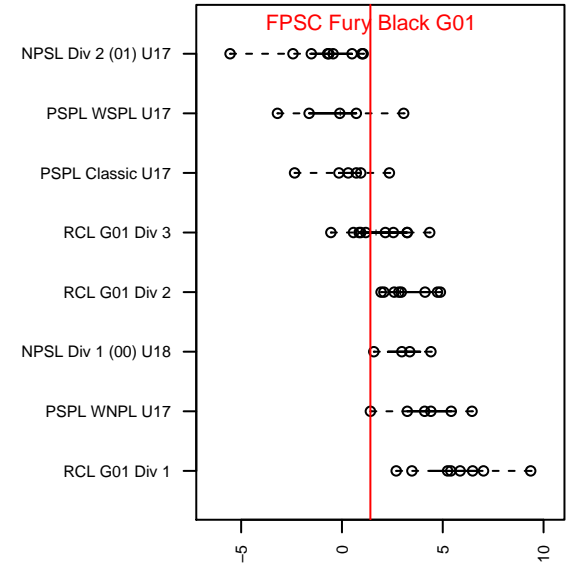

FPSC Fury Black G01

Franklin Pierce SC
 Tacoma, WA
 G01 total strength=1495
 attack=8.61 defense=14.39
 fall league = PSPL WNPL U17

alt names used:
 WPFC Fury Black G01
 WPFC Fury G01 Black
 WPFC Fury G01 Black
 FPSC Fury G01 Black

Venues played:
 2017 Showcase of Champions U17
 2017 US Club Regionals G01
 2017 Nike Crossfire Challenge Super Group U'
 2017 PSPL WNPL U17
 2017 PacNW Winter Classic Premier 2 G01

FPSC Fury Black G01
 Dots are actual minus expected GF (blue circles) and GA (red triangles).
 Blue line is smoothed change in attack strength. Red is smoothed change in defense strength.

**attack and defense variance (black dot)
relative to other teams
and top 10 in region**

**attack and defense rating
relative to others at age
and all opponents in last 13 months**

Performance relative to 13 month average