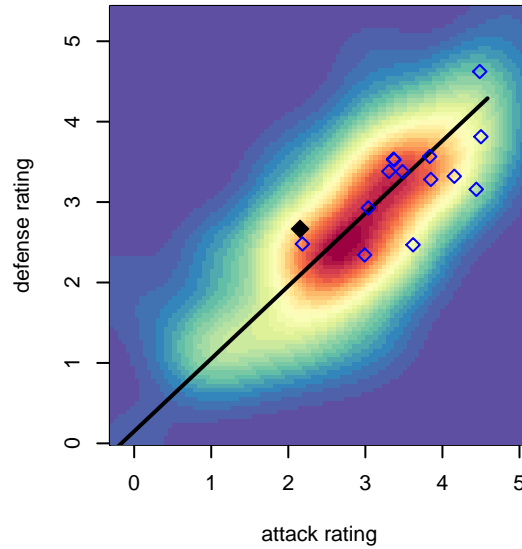

FPSC Fury Black G01

Franklin Pierce SC
 Tacoma, WA
 G01 total strength=1495
 attack=8.61 defense=14.39
 fall league = PSPL WNPL U17

alt names used:
 WPFC Fury Black G01
 WPFC Fury G01 Black
 WPFC Fury G01 Black
 FPSC Fury G01 Black

Venues played:
 2017 Showcase of Champions U17
 2017 US Club Regionals G01
 2017 Nike Crossfire Challenge Super Group U'
 2017 PSPL WNPL U17
 2017 PacNW Winter Classic Premier 2 G01

FPSC Fury Black G01
 Dots are actual minus expected GF (blue circles) and GA (red triangles).
 Blue line is smoothed change in attack strength. Red is smoothed change in defense strength.

**attack and defense variance (black dot)
relative to other teams
and top 10 in region**

**attack and defense rating
relative to others at age
and all opponents in last 13 months**

Performance relative to 13 month average